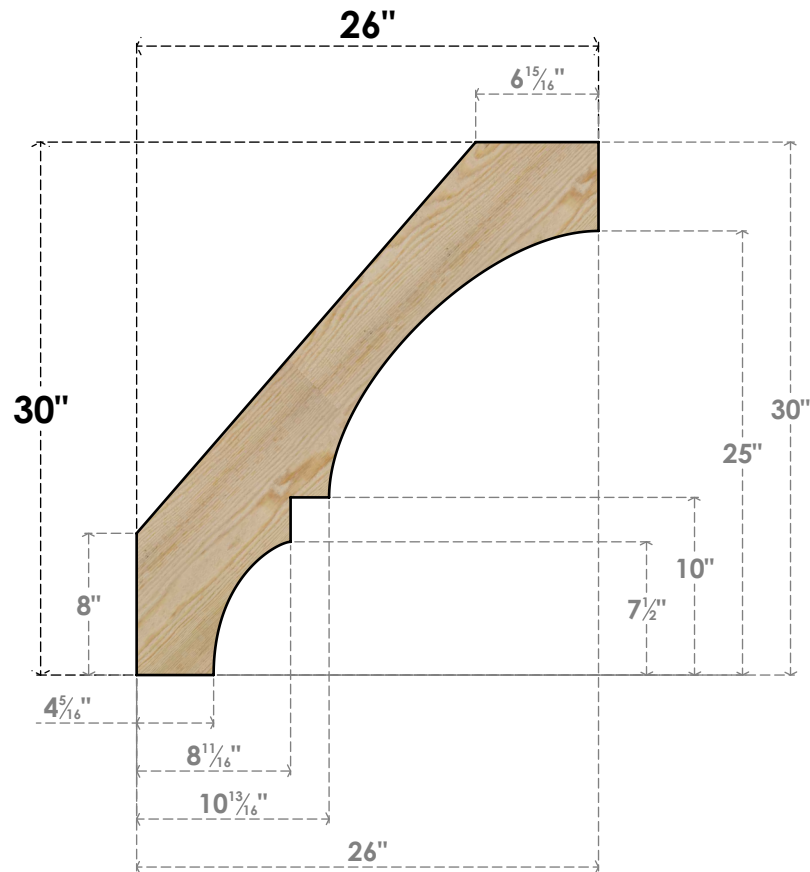

BRC06X26X30BOA00RDF

6"W X 26"D X 30"H BALBOA ROUGH SAWN BRACE, DOUGLAS FIR

SIDE

FRONT

EKENA MILLWORK
 2300 WEST MAIN ST.
 CLARKSVILLE, TX 75426
 TOLL FREE: 866-607-0453
 WWW.EKENAMILLWORK.COM

NOTES

1. INSTALLATION TO BE COMPLETED IN ACCORDANCE WITH MANUFACTURER'S SPECIFICATIONS.
2. DRAWING MAY NOT BE TO SCALE
3. THIS DRAWING IS INTENDED FOR DESIGN AND PLANNING PURPOSES ONLY.
4. ALL INFORMATION CONTAINED HEREIN WAS CURRENT AT THE TIME OF DEVELOPMENT BUT MUST BE REVIEWED AND APPROVED BY THE PRODUCT MANUFACTURER TO BE CONSIDERED ACCURATE.
5. PRODUCTS ARE NOT KILN DRIED. THIS ITEM IS UNIQUE AND WILL CONTAIN THE NATURAL VARIATIONS THAT THE WOOD SPECIES OFFERS. THIS MAY RESULT IN VARIATIONS UP TO 1/4"